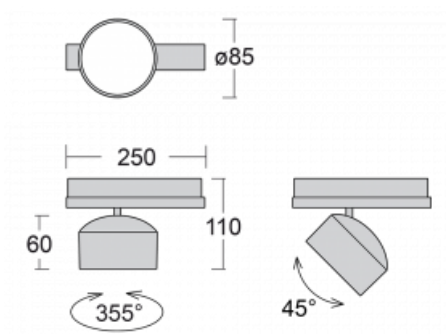

Technical drawing

Type of installation	3 circuit track
Light distribution	Direct
Luminaire shape	Circular
Colour of the luminaires	Black
Material	Aluminium
Lifetime	L80/B20 50 000 hours
Warranty	5 years
Description of luminaires	Luminaire 3 circuit track
Dimensions	$\varnothing 85 \text{ mm} \times 110 \text{ mm}$
Weight	0.5 kg
Light source	LED MODUL
Type of optical system	Reflector
Luminous flux*	2000 lm
Colour Temperature	4000 K cool white
Luminous efficacy	120 lm/W
MacAdam Light source	3
Colour rendering index	90
Beam angle	25°
UGR max. X=4H Y=8H, $\varrho=70,50,20$	17.1