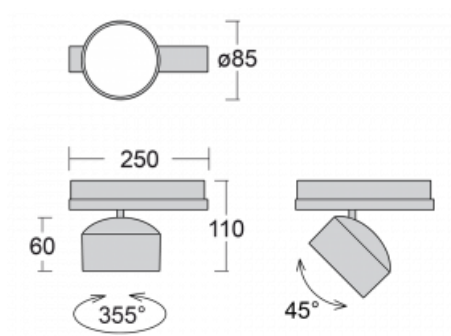

Technical drawing

Type of installation	3 circuit track
Light distribution	Direct
Luminaire shape	Circular
Colour of the luminaires	Black
Material	Aluminium
Lifetime	L80/B20 50 000 hours
Warranty	5 years
Description of luminaires	Luminaire 3 circuit track
Dimensions	$\varnothing 85 \text{ mm} \times 110 \text{ mm}$
Weight	0.5 kg
Light source	LED MODUL
Type of optical system	Reflector
Luminous flux	2000 lm $\pm 10 \%$
Colour Temperature	4000 K cool white
Luminous efficacy	120 lm/W
MacAdam Light source	3
Colour rendering index	90
Beam angle	25°
UGR max. X=4H Y=8H, $\varrho=70,50,20$	17.1