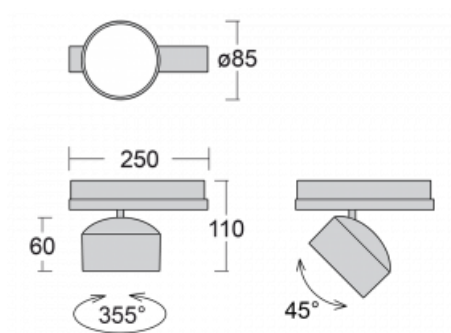

Technical drawing

Type of installation	3 circuit track
Light distribution	Direct
Luminaire shape	Circular
Colour of the luminaires	White
Material	Aluminium
Lifetime	L80/B20 50 000 hours
Warranty	5 years
Description of luminaires	Luminaire 3 circuit track
Dimensions	ø 85 mm × 110 mm
Weight	0.5 kg
Light source	LED MODUL
Type of optical system	Reflector
Luminous flux	1900 lm ± 10 %
Colour Temperature	3000 K warm white
Luminous efficacy	114 lm/W
MacAdam Light source	3
Colour rendering index	90
Beam angle	25°
UGR max. X=4H Y=8H, ρ=70,50,20	16.9