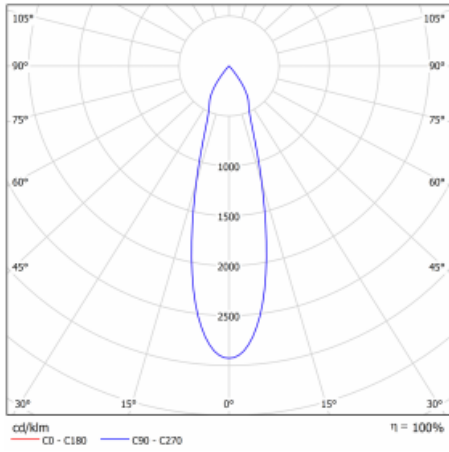

Curve

Luminaire power input 16.7 W ± 10 %

Connection of the luminaires DALI dimmable

Electrical voltage 220-240V

Frequency 50/60Hz

☐ CE IP 20