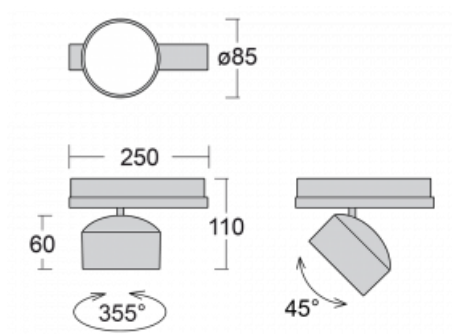

## Technical drawing

Type of installation	3 circuit track
Light distribution	Direct
Luminaire shape	Circular
Colour of the luminaires	Silver
Material	Aluminium
Lifetime	L80/B20 50 000 hours
Warranty	5 years
Description of luminaires	Luminaire 3 circuit track
Dimensions	ø 85 mm × 110 mm
Weight	0.5 kg
Light source	LED MODUL
Type of optical system	Reflector
Luminous flux	1900 lm ± 10 %
Colour Temperature	3000 K warm white
Luminous efficacy	114 lm/W
MacAdam Light source	3
Colour rendering index	90
Beam angle	25°
UGR max. X=4H Y=8H, ρ=70,50,20	16.9