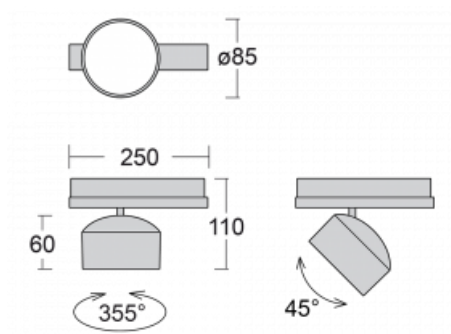

Technical drawing

Type of installation	3 circuit track
Light distribution	Direct
Luminaire shape	Circular
Colour of the luminaires	Silver
Material	Aluminium
Lifetime	L80/B20 50 000 hours
Warranty	5 years
Description of luminaires	Luminaire 3 circuit track
Dimensions	ø 85 mm × 110 mm
Weight	0.5 kg
Light source	LED MODUL
Type of optical system	Reflector
Luminous flux*	1900 lm
Colour Temperature	3000 K warm white
Luminous efficacy	114 lm/W
MacAdam Light source	3
Colour rendering index	90
Beam angle	25°
UGR max. X=4H Y=8H, ρ=70,50,20	16.9