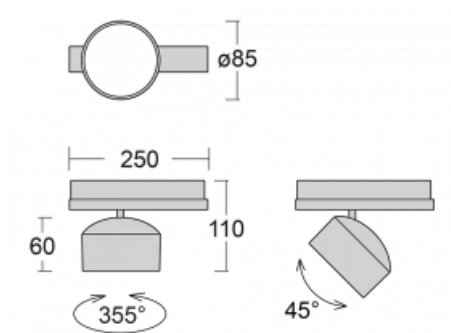

Technical drawing

Type of installation	3 circuit track
Light distribution	Direct
Luminaire shape	Circular
Colour of the luminaires	Black
Material	Aluminium
Lifetime	L80/B20 50 000 hours
Warranty	5 years
Description of luminaires	Luminaire 3 circuit track
Dimensions	$\varnothing 85 \text{ mm} \times 110 \text{ mm}$
Weight	0.5 kg
Light source	LED MODUL
Type of optical system	Reflector
Luminous flux*	1900 lm
Colour Temperature	3000 K warm white
Luminous efficacy	114 lm/W
MacAdam Light source	3
Colour rendering index	90
Beam angle	25°
UGR max. X=4H Y=8H, $\varrho=70,50,20$	16.9