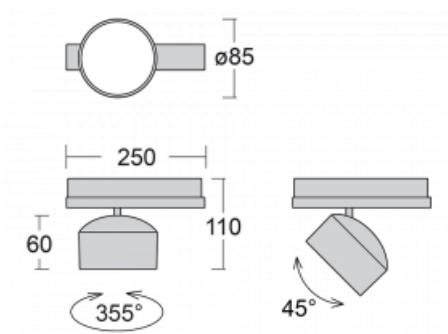

Luminaire

Drob-T

177-600U-10GGD/840, W

A dimmable, tilting track luminaire, whose shape is slightly reminiscent of headlights used on vintage cars. It features highbrightness LEDs with colour rendering of $Ra > 80$ or $Ra > 90$, transparent plexiglass or satin diffuser. The luminaires use adapters for the Global Track three-circuit tracks. Thanks to their minimalist design, they have lower luminous fluxes and are therefore more suitable for smaller shops with lower ceilings, such as drugstores or pharmacies. However, they can also be used in bars or less formal lobbies.

Technical drawing

Type of installation	3 circuit track
Light distribution	Direct
Luminaire shape	Circular
Colour of the luminaires	White
Material	Aluminium
Lifetime	L80/B20 50 000 hours
Warranty	5 years
Description of luminaires	Luminaire 3 circuit track
Dimensions	$\varnothing 85 \text{ mm} \times 110 \text{ mm}$
Weight	0.5 kg
Light source	LED MODUL
Type of optical system	Reflector
Luminous flux	2300 lm $\pm 10 \%$
Colour Temperature	4000 K cool white
Luminous efficacy	138 lm/W
MacAdam Light source	3
Colour rendering index	80
Beam angle	25°
UGR max. X=4H Y=8H, $\varrho=70,50,20$	17.5