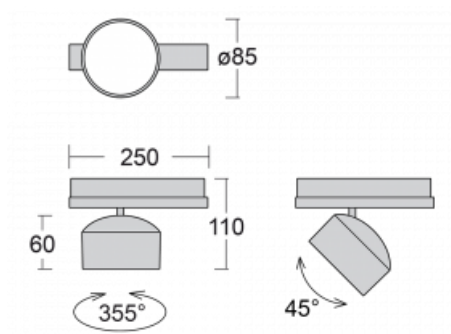

Technical drawing

Type of installation	3 circuit track
Light distribution	Direct
Luminaire shape	Circular
Colour of the luminaires	Silver
Material	Aluminium
Lifetime	L80/B20 50 000 hours
Warranty	5 years
Description of luminaires	Luminaire 3 circuit track
Dimensions	ø 85 mm × 110 mm
Weight	0.5 kg
Light source	LED MODUL
Type of optical system	Reflector
Luminous flux*	2300 lm
Colour Temperature	4000 K cool white
Luminous efficacy	138 lm/W
MacAdam Light source	3
Colour rendering index	80
Beam angle	25°
UGR max. X=4H Y=8H, $\rho=70,50,20$	17.5