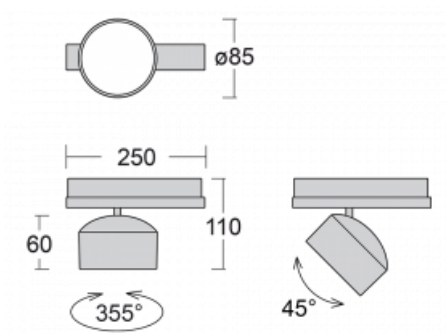

Luminaire

Drob-T

177-600U-10GGD/840, B

A dimmable, tilting track luminaire, whose shape is slightly reminiscent of headlights used on vintage cars. It features highbrightness LEDs with colour rendering of $Ra > 80$ or $Ra > 90$, transparent plexiglass or satin diffuser. The luminaires use adapters for the Global Track three-circuit tracks. Thanks to their minimalist design, they have lower luminous fluxes and are therefore more suitable for smaller shops with lower ceilings, such as drugstores or pharmacies. However, they can also be used in bars or less formal lobbies.

Technical drawing

Type of installation	3 circuit track
Light distribution	Direct
Luminaire shape	Circular
Colour of the luminaires	Black
Material	Aluminium
Lifetime	L80/B20 50 000 hours
Warranty	5 years
Description of luminaires	Luminaire 3 circuit track
Dimensions	ø 85 mm × 110 mm
Weight	0.5 kg
Light source	LED MODUL
Type of optical system	Reflector
Luminous flux	2300 lm ± 10 %
Colour Temperature	4000 K cool white
Luminous efficacy	138 lm/W
MacAdam Light source	3
Colour rendering index	80
Beam angle	25°
UGR max. X=4H Y=8H, ρ=70,50,20	17.5