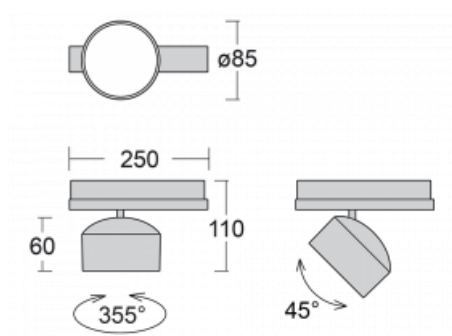

Technical drawing

Type of installation	3 circuit track
Light distribution	Direct
Luminaire shape	Circular
Colour of the luminaires	Black
Material	Aluminium
Lifetime	L80/B20 50 000 hours
Warranty	5 years
Description of luminaires	Luminaire 3 circuit track
Dimensions	$\varnothing 85 \text{ mm} \times 110 \text{ mm}$
Weight	0.5 kg
Light source	LED MODUL
Type of optical system	Reflector
Luminous flux*	2300 lm
Colour Temperature	4000 K cool white
Luminous efficacy	138 lm/W
MacAdam Light source	3
Colour rendering index	80
Beam angle	25°
UGR max. X=4H Y=8H, $\varrho=70,50,20$	17.5