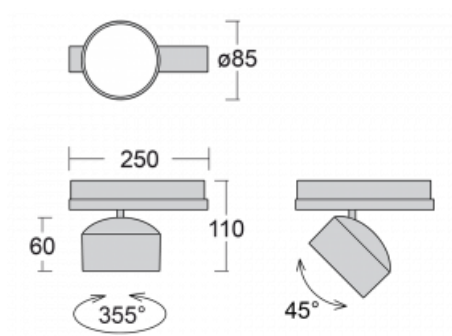

## Technical drawing

Type of installation	3 circuit track
Light distribution	Direct
Luminaire shape	Circular
Colour of the luminaires	White
Material	Aluminium
Lifetime	L80/B20 50 000 hours
Warranty	5 years
Description of luminaires	Luminaire 3 circuit track
Dimensions	ø 85 mm × 110 mm
Weight	0.5 kg
Light source	LED MODUL
Type of optical system	Reflector
Luminous flux	2200 lm ± 10 %
Colour Temperature	3000 K warm white
Luminous efficacy	132 lm/W
MacAdam Light source	3
Colour rendering index	80
Beam angle	25°
UGR max. X=4H Y=8H, ρ=70,50,20	17.4