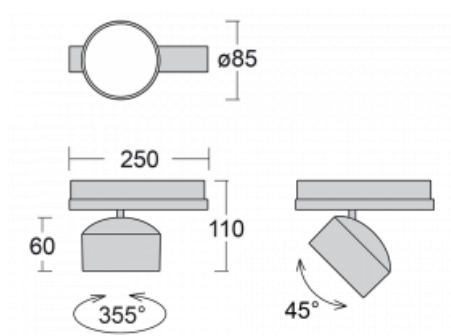

## Technical drawing

Type of installation	3 circuit track
Light distribution	Direct
Luminaire shape	Circular
Colour of the luminaires	Silver
Material	Aluminium
Lifetime	L80/B20 50 000 hours
Warranty	5 years
Description of luminaires	Luminaire 3 circuit track
Dimensions	ø 85 mm × 110 mm
Weight	0.5 kg
Light source	LED MODUL
Type of optical system	Reflector
Luminous flux	2200 lm ± 10 %
Colour Temperature	3000 K warm white
Luminous efficacy	132 lm/W
MacAdam Light source	3
Colour rendering index	80
Beam angle	25°
UGR max. X=4H Y=8H, ρ=70,50,20	17.4