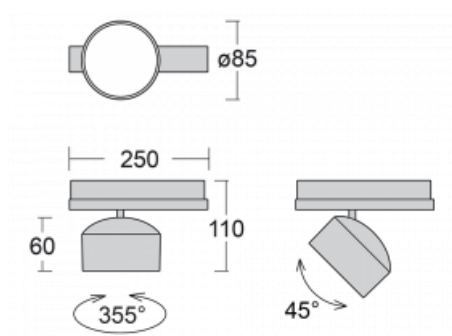

Luminaire

Drob-T

177-600S-10GGE/940, W

A dimmable, tilting track luminaire, whose shape is slightly reminiscent of headlights used on vintage cars. It features highbrightness LEDs with colour rendering of $Ra > 80$ or $Ra > 90$, transparent plexiglass or satin diffuser. The luminaires use adapters for the Global Track three-circuit tracks. Thanks to their minimalist design, they have lower luminous fluxes and are therefore more suitable for smaller shops with lower ceilings, such as drugstores or pharmacies. However, they can also be used in bars or less formal lobbies.

Technical drawing

Type of installation	3 circuit track
Light distribution	Direct
Luminaire shape	Circular
Colour of the luminaires	White
Material	Aluminium
Lifetime	L80/B20 50 000 hours
Warranty	5 years
Description of luminaires	Luminaire 3 circuit track
Dimensions	ø 85 mm × 110 mm
Weight	0.45 kg
Light source	LED MODUL
Type of optical system	Reflector
Luminous flux*	2000 lm
Colour Temperature	4000 K cool white
Luminous efficacy	120 lm/W
MacAdam Light source	3
Colour rendering index	90
Beam angle	18°
UGR max. X=4H Y=8H, $\rho=70,50,20$	18.4