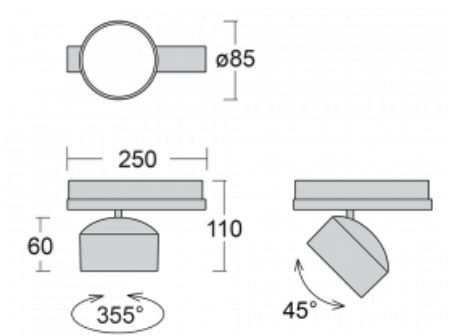

Luminaire

Drob-T

177-600S-10GGE/940, S

A dimmable, tilting track luminaire, whose shape is slightly reminiscent of headlights used on vintage cars. It features highbrightness LEDs with colour rendering of $Ra > 80$ or $Ra > 90$, transparent plexiglass or satin diffuser. The luminaires use adapters for the Global Track three-circuit tracks. Thanks to their minimalist design, they have lower luminous fluxes and are therefore more suitable for smaller shops with lower ceilings, such as drugstores or pharmacies. However, they can also be used in bars or less formal lobbies.

Technical drawing

Type of installation	3 circuit track
Light distribution	Direct
Luminaire shape	Circular
Colour of the luminaires	Silver
Material	Aluminium
Lifetime	L80/B20 50 000 hours
Warranty	5 years
Description of luminaires	Luminaire 3 circuit track
Dimensions	$\varnothing 85 \text{ mm} \times 110 \text{ mm}$
Weight	0.45 kg
Light source	LED MODUL
Type of optical system	Reflector
Luminous flux*	2000 lm
Colour Temperature	4000 K cool white
Luminous efficacy	120 lm/W
Colour rendering index	90
Beam angle	18°
UGR max. X=4H Y=8H, $\rho=70,50,20$	18.4