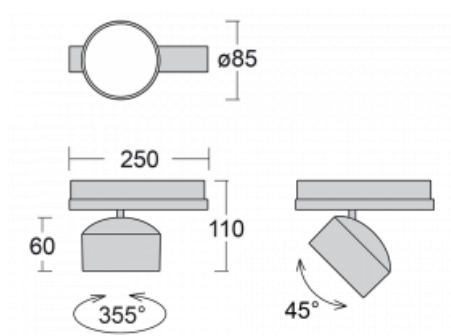

## Technical drawing

Type of installation	3 circuit track
Light distribution	Direct
Luminaire shape	Circular
Colour of the luminaires	Black
Material	Aluminium
Lifetime	L80/B20 50 000 hours
Warranty	5 years
Description of luminaires	Luminaire 3 circuit track
Dimensions	ø 85 mm × 110 mm
Weight	0.45 kg
Light source	LED MODUL
Type of optical system	Reflector
Luminous flux	2000 lm ± 10 %
Colour Temperature	4000 K cool white
Luminous efficacy	120 lm/W
MacAdam Light source	3
Colour rendering index	90
Beam angle	18°
UGR max. X=4H Y=8H, ρ=70,50,20	18.4