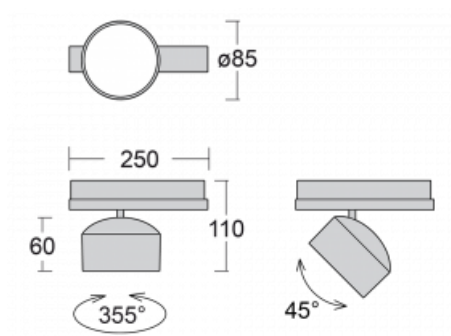

Luminaire

Drob-T

177-600S-10GGE/930, W

A dimmable, tilting track luminaire, whose shape is slightly reminiscent of headlights used on vintage cars. It features highbrightness LEDs with colour rendering of $Ra > 80$ or $Ra > 90$, transparent plexiglass or satin diffuser. The luminaires use adapters for the Global Track three-circuit tracks. Thanks to their minimalist design, they have lower luminous fluxes and are therefore more suitable for smaller shops with lower ceilings, such as drugstores or pharmacies. However, they can also be used in bars or less formal lobbies.

Technical drawing

Type of installation	3 circuit track
Light distribution	Direct
Luminaire shape	Circular
Colour of the luminaires	White
Material	Aluminium
Lifetime	L80/B20 50 000 hours
Warranty	5 years
Description of luminaires	Luminaire 3 circuit track
Dimensions	ø 85 mm × 110 mm
Weight	0.45 kg
Light source	LED MODUL
Type of optical system	Reflector
Luminous flux	1900 lm ± 10 %
Colour Temperature	3000 K warm white
Luminous efficacy	114 lm/W
MacAdam Light source	3
Colour rendering index	90
Beam angle	18°
UGR max. X=4H Y=8H, ρ=70,50,20	18.3