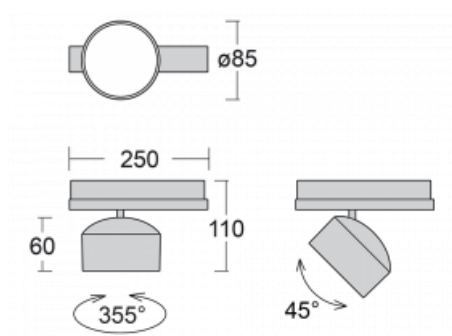

Luminaire

Drob-T

177-600S-10GGE/930, W

A dimmable, tilting track luminaire, whose shape is slightly reminiscent of headlights used on vintage cars. It features highbrightness LEDs with colour rendering of $Ra > 80$ or $Ra > 90$, transparent plexiglass or satin diffuser. The luminaires use adapters for the Global Track three-circuit tracks. Thanks to their minimalist design, they have lower luminous fluxes and are therefore more suitable for smaller shops with lower ceilings, such as drugstores or pharmacies. However, they can also be used in bars or less formal lobbies.

Technical drawing

Type of installation	3 circuit track
Light distribution	Direct
Luminaire shape	Circular
Colour of the luminaires	White
Material	Aluminium
Lifetime	L80/B20 50 000 hours
Warranty	5 years
Description of luminaires	Luminaire 3 circuit track
Dimensions	ø 85 mm × 110 mm
Weight	0.45 kg
Light source	LED MODUL
Type of optical system	Reflector
Luminous flux*	1900 lm
Colour Temperature	3000 K warm white
Luminous efficacy	114 lm/W
MacAdam Light source	3
Colour rendering index	90
Beam angle	18°
UGR max. X=4H Y=8H, ρ=70,50,20	18.3