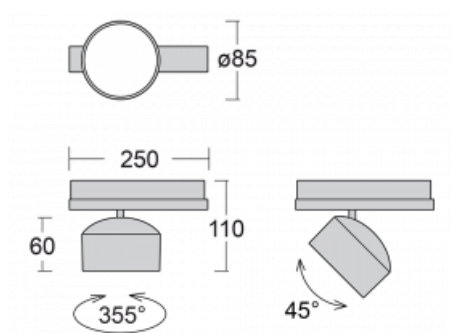

Technical drawing

Type of installation	3 circuit track
Light distribution	Direct
Luminaire shape	Circular
Colour of the luminaires	Silver
Material	Aluminium
Lifetime	L80/B20 50 000 hours
Warranty	5 years
Description of luminaires	Luminaire 3 circuit track
Dimensions	ø 85 mm × 110 mm
Weight	0.45 kg
Light source	LED MODUL
Type of optical system	Reflector
Luminous flux	1900 lm ± 10 %
Colour Temperature	3000 K warm white
Luminous efficacy	114 lm/W
Colour rendering index	90
Beam angle	18°
UGR max. X=4H Y=8H, ρ=70,50,20	18.3