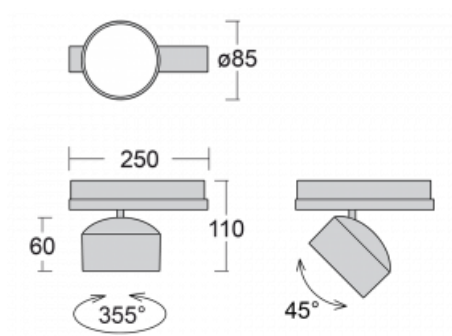

Luminaire

Drob-T

177-600S-10GGE/840, W

A dimmable, tilting track luminaire, whose shape is slightly reminiscent of headlights used on vintage cars. It features highbrightness LEDs with colour rendering of $Ra > 80$ or $Ra > 90$, transparent plexiglass or satin diffuser. The luminaires use adapters for the Global Track three-circuit tracks. Thanks to their minimalist design, they have lower luminous fluxes and are therefore more suitable for smaller shops with lower ceilings, such as drugstores or pharmacies. However, they can also be used in bars or less formal lobbies.

Technical drawing

Type of installation	3 circuit track
Light distribution	Direct
Luminaire shape	Circular
Colour of the luminaires	White
Material	Aluminium
Lifetime	L80/B20 50 000 hours
Warranty	5 years
Description of luminaires	Luminaire 3 circuit track
Dimensions	$\varnothing 85 \text{ mm} \times 110 \text{ mm}$
Weight	0.45 kg
Light source	LED MODUL
Type of optical system	Reflector
Luminous flux	2300 lm $\pm 10 \%$
Colour Temperature	4000 K cool white
Luminous efficacy	138 lm/W
MacAdam Light source	3
Colour rendering index	80
Beam angle	18°
UGR max. X=4H Y=8H, $\varrho=70,50,20$	18.9