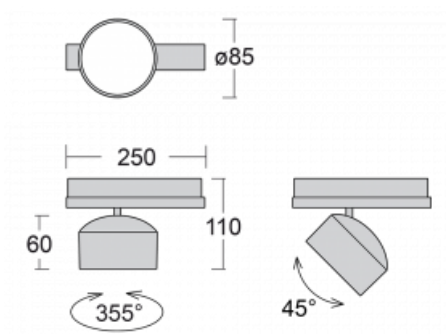

## Technical drawing

Type of installation	3 circuit track
Light distribution	Direct
Luminaire shape	Circular
Colour of the luminaires	Silver
Material	Aluminium
Lifetime	L80/B20 50 000 hours
Warranty	5 years
Description of luminaires	Luminaire 3 circuit track
Dimensions	$\varnothing 85 \text{ mm} \times 110 \text{ mm}$
Weight	0.45 kg
Light source	LED MODUL
Type of optical system	Reflector
Luminous flux*	2300 lm
Colour Temperature	4000 K cool white
Luminous efficacy	138 lm/W
Colour rendering index	80
Beam angle	$18^\circ$
UGR max. X=4H Y=8H, $\rho=70,50,20$	18.9