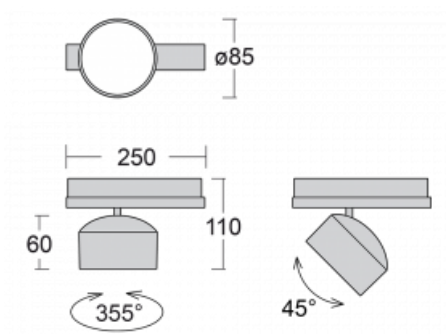

Luminaire

Drob-T

177-600S-10GGE/840, B

A dimmable, tilting track luminaire, whose shape is slightly reminiscent of headlights used on vintage cars. It features highbrightness LEDs with colour rendering of $Ra > 80$ or $Ra > 90$, transparent plexiglass or satin diffuser. The luminaires use adapters for the Global Track three-circuit tracks. Thanks to their minimalist design, they have lower luminous fluxes and are therefore more suitable for smaller shops with lower ceilings, such as drugstores or pharmacies. However, they can also be used in bars or less formal lobbies.

Technical drawing

Type of installation	3 circuit track
Light distribution	Direct
Luminaire shape	Circular
Colour of the luminaires	Black
Material	Aluminium
Lifetime	L80/B20 50 000 hours
Warranty	5 years
Description of luminaires	Luminaire 3 circuit track
Dimensions	$\varnothing 85 \text{ mm} \times 110 \text{ mm}$
Weight	0.45 kg
Light source	LED MODUL
Type of optical system	Reflector
Luminous flux*	2300 lm
Colour Temperature	4000 K cool white
Luminous efficacy	138 lm/W
MacAdam Light source	3
Colour rendering index	80
Beam angle	18°
UGR max. X=4H Y=8H, $\varrho=70,50,20$	18.9