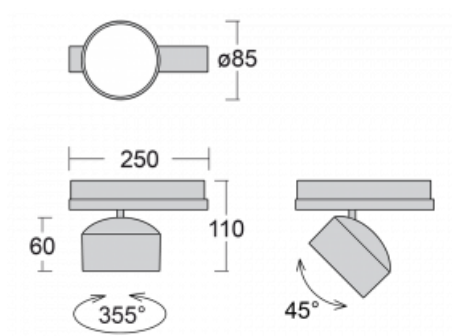

Luminaire

Drob-T

177-600S-10GGE/840, B

A dimmable, tilting track luminaire, whose shape is slightly reminiscent of headlights used on vintage cars. It features highbrightness LEDs with colour rendering of $Ra > 80$ or $Ra > 90$, transparent plexiglass or satin diffuser. The luminaires use adapters for the Global Track three-circuit tracks. Thanks to their minimalist design, they have lower luminous fluxes and are therefore more suitable for smaller shops with lower ceilings, such as drugstores or pharmacies. However, they can also be used in bars or less formal lobbies.

Technical drawing

Type of installation	3 circuit track
Light distribution	Direct
Luminaire shape	Circular
Colour of the luminaires	Black
Material	Aluminium
Lifetime	L80/B20 50 000 hours
Warranty	5 years
Description of luminaires	Luminaire 3 circuit track
Dimensions	$\varnothing 85 \text{ mm} \times 110 \text{ mm}$
Weight	0.45 kg
Light source	LED MODUL
Type of optical system	Reflector
Luminous flux	2300 lm $\pm 10 \%$
Colour Temperature	4000 K cool white
Luminous efficacy	138 lm/W
MacAdam Light source	3
Colour rendering index	80
Beam angle	18°
UGR max. X=4H Y=8H, $\varrho=70,50,20$	18.9