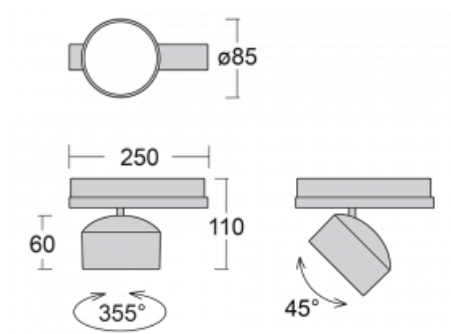

Luminaire

Drob-T

177-600S-10GGE/830, W

A dimmable, tilting track luminaire, whose shape is slightly reminiscent of headlights used on vintage cars. It features highbrightness LEDs with colour rendering of $Ra > 80$ or $Ra > 90$, transparent plexiglass or satin diffuser. The luminaires use adapters for the Global Track three-circuit tracks. Thanks to their minimalist design, they have lower luminous fluxes and are therefore more suitable for smaller shops with lower ceilings, such as drugstores or pharmacies. However, they can also be used in bars or less formal lobbies.

Technical drawing

Type of installation	3 circuit track
Light distribution	Direct
Luminaire shape	Circular
Colour of the luminaires	White
Material	Aluminium
Lifetime	L80/B20 50 000 hours
Warranty	5 years
Description of luminaires	Luminaire 3 circuit track
Dimensions	$\varnothing 85 \text{ mm} \times 110 \text{ mm}$
Weight	0.45 kg
Light source	LED MODUL
Type of optical system	Reflector
Luminous flux	2200 lm $\pm 10 \%$
Colour Temperature	3000 K warm white
Luminous efficacy	132 lm/W
MacAdam Light source	3
Colour rendering index	80
Beam angle	18°
UGR max. X=4H Y=8H, $\varrho=70,50,20$	18.8