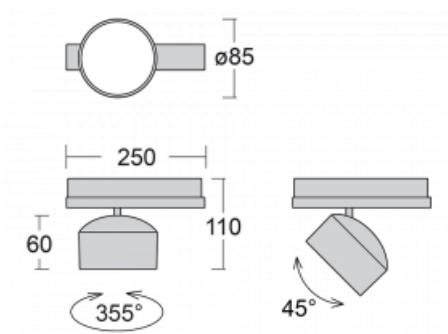

Luminaire

Drob-T

177-600S-10GGE/830, S

A dimmable, tilting track luminaire, whose shape is slightly reminiscent of headlights used on vintage cars. It features highbrightness LEDs with colour rendering of $Ra > 80$ or $Ra > 90$, transparent plexiglass or satin diffuser. The luminaires use adapters for the Global Track three-circuit tracks. Thanks to their minimalist design, they have lower luminous fluxes and are therefore more suitable for smaller shops with lower ceilings, such as drugstores or pharmacies. However, they can also be used in bars or less formal lobbies.

Technical drawing

Type of installation	3 circuit track
Light distribution	Direct
Luminaire shape	Circular
Colour of the luminaires	Silver
Material	Aluminium
Lifetime	L80/B20 50 000 hours
Warranty	5 years
Description of luminaires	Luminaire 3 circuit track
Dimensions	$\varnothing 85 \text{ mm} \times 110 \text{ mm}$
Weight	0.45 kg
Light source	LED MODUL
Type of optical system	Reflector
Luminous flux	2200 lm $\pm 10 \%$
Colour Temperature	3000 K warm white
Luminous efficacy	132 lm/W
Colour rendering index	80
Beam angle	18°
UGR max. X=4H Y=8H, $\rho=70,50,20$	18.8