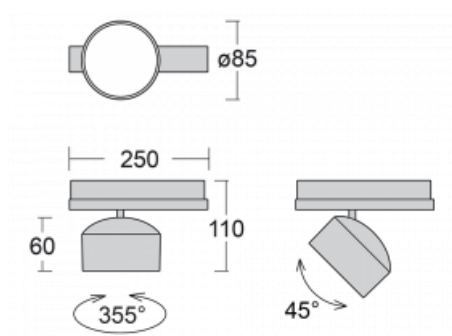

## Technical drawing

Type of installation	3 circuit track
Light distribution	Direct
Luminaire shape	Circular
Colour of the luminaires	Silver
Material	Aluminium
Lifetime	L80/B20 50 000 hours
Warranty	5 years
Description of luminaires	Luminaire 3 circuit track
Dimensions	$\varnothing 85 \text{ mm} \times 110 \text{ mm}$
Weight	0.45 kg
Light source	LED MODUL
Type of optical system	Reflector
Luminous flux*	2200 lm
Colour Temperature	3000 K warm white
Luminous efficacy	132 lm/W
Colour rendering index	80
Beam angle	$18^\circ$
UGR max. X=4H Y=8H, $\rho=70,50,20$	18.8