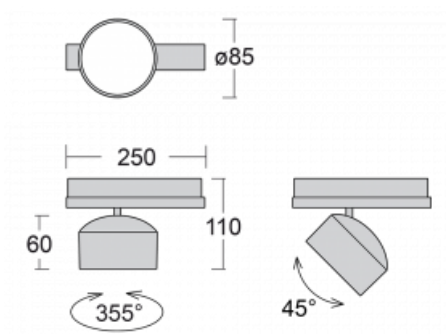

Luminaire

Drob-T

177-600S-10GGE/830, B

A dimmable, tilting track luminaire, whose shape is slightly reminiscent of headlights used on vintage cars. It features highbrightness LEDs with colour rendering of $Ra > 80$ or $Ra > 90$, transparent plexiglass or satin diffuser. The luminaires use adapters for the Global Track three-circuit tracks. Thanks to their minimalist design, they have lower luminous fluxes and are therefore more suitable for smaller shops with lower ceilings, such as drugstores or pharmacies. However, they can also be used in bars or less formal lobbies.

Technical drawing

Type of installation	3 circuit track
Light distribution	Direct
Luminaire shape	Circular
Colour of the luminaires	Black
Material	Aluminium
Lifetime	L80/B20 50 000 hours
Warranty	5 years
Description of luminaires	Luminaire 3 circuit track
Dimensions	$\varnothing 85 \text{ mm} \times 110 \text{ mm}$
Weight	0.45 kg
Light source	LED MODUL
Type of optical system	Reflector
Luminous flux	2200 lm $\pm 10 \%$
Colour Temperature	3000 K warm white
Luminous efficacy	132 lm/W
MacAdam Light source	3
Colour rendering index	80
Beam angle	18°
UGR max. X=4H Y=8H, $\varrho=70,50,20$	18.8