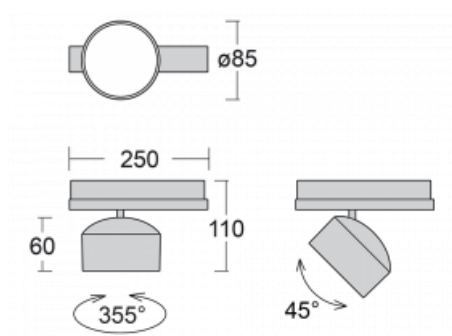

Technical drawing

Type of installation	3 circuit track
Light distribution	Direct
Luminaire shape	Circular
Colour of the luminaires	White
Material	Aluminium
Lifetime	L80/B20 50 000 hours
Warranty	5 years
Description of luminaires	Luminaire 3 circuit track
Dimensions	ø 85 mm × 110 mm
Weight	0.5 kg
Light source	LED MODUL
Type of optical system	Reflector
Luminous flux*	2000 lm
Colour Temperature	4000 K cool white
Luminous efficacy	120 lm/W
MacAdam Light source	3
Colour rendering index	90
Beam angle	18°
UGR max. X=4H Y=8H, $\rho=70,50,20$	18.4