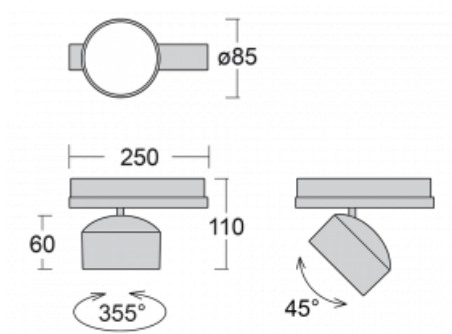

Technical drawing

Type of installation	3 circuit track
Light distribution	Direct
Luminaire shape	Circular
Colour of the luminaires	White
Material	Aluminium
Lifetime	L80/B20 50 000 hours
Warranty	5 years
Description of luminaires	Luminaire 3 circuit track
Dimensions	ø 85 mm × 110 mm
Weight	0.5 kg
Light source	LED MODUL
Type of optical system	Reflector
Luminous flux	2000 lm ± 10 %
Colour Temperature	4000 K cool white
Luminous efficacy	120 lm/W
MacAdam Light source	3
Colour rendering index	90
Beam angle	18°
UGR max. X=4H Y=8H, ρ=70,50,20	18.4