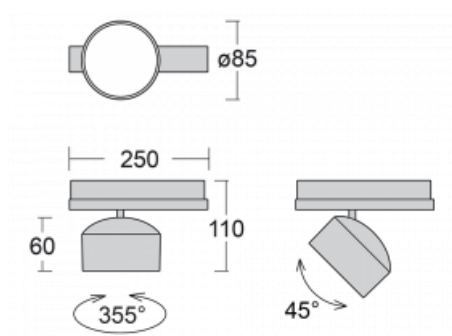

Technical drawing

Type of installation	3 circuit track
Light distribution	Direct
Luminaire shape	Circular
Colour of the luminaires	Black
Material	Aluminium
Lifetime	L80/B20 50 000 hours
Warranty	5 years
Description of luminaires	Luminaire 3 circuit track
Dimensions	$\varnothing 85 \text{ mm} \times 110 \text{ mm}$
Weight	0.5 kg
Light source	LED MODUL
Type of optical system	Reflector
Luminous flux*	2000 lm
Colour Temperature	4000 K cool white
Luminous efficacy	120 lm/W
MacAdam Light source	3
Colour rendering index	90
Beam angle	18°
UGR max. X=4H Y=8H, $\varrho=70,50,20$	18.4