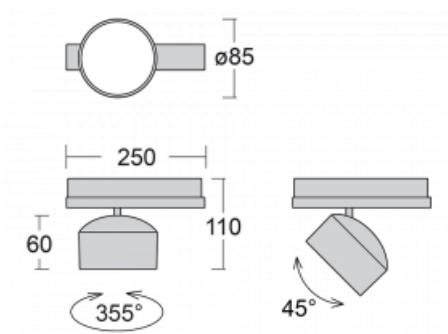

## Technical drawing

Type of installation	3 circuit track
Light distribution	Direct
Luminaire shape	Circular
Colour of the luminaires	Black
Material	Aluminium
Lifetime	L80/B20 50 000 hours
Warranty	5 years
Description of luminaires	Luminaire 3 circuit track
Dimensions	ø 85 mm × 110 mm
Weight	0.5 kg
Light source	LED MODUL
Type of optical system	Reflector
Luminous flux	2000 lm ± 10 %
Colour Temperature	4000 K cool white
Luminous efficacy	120 lm/W
MacAdam Light source	3
Colour rendering index	90
Beam angle	18°
UGR max. X=4H Y=8H, ρ=70,50,20	18.4