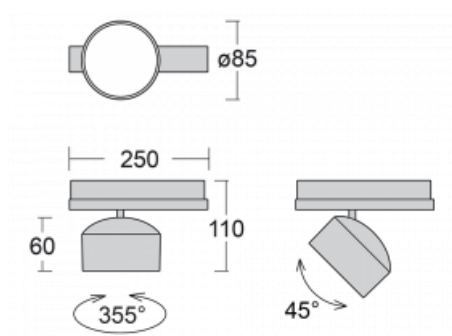

## Technical drawing

Type of installation	3 circuit track
Light distribution	Direct
Luminaire shape	Circular
Colour of the luminaires	White
Material	Aluminium
Lifetime	L80/B20 50 000 hours
Warranty	5 years
Description of luminaires	Luminaire 3 circuit track
Dimensions	ø 85 mm × 110 mm
Weight	0.5 kg
Light source	LED MODUL
Type of optical system	Reflector
Luminous flux	1900 lm ± 10 %
Colour Temperature	3000 K warm white
Luminous efficacy	114 lm/W
MacAdam Light source	3
Colour rendering index	90
Beam angle	18°
UGR max. X=4H Y=8H, ρ=70,50,20	18.3