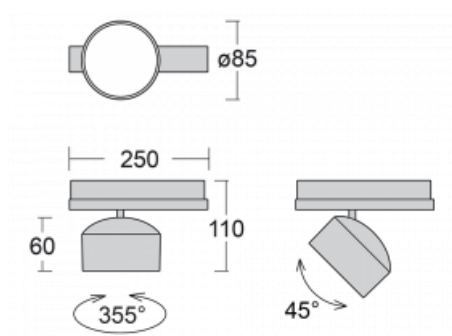

## Technical drawing

Type of installation	3 circuit track
Light distribution	Direct
Luminaire shape	Circular
Colour of the luminaires	Silver
Material	Aluminium
Lifetime	L80/B20 50 000 hours
Warranty	5 years
Description of luminaires	Luminaire 3 circuit track
Dimensions	ø 85 mm × 110 mm
Weight	0.5 kg
Light source	LED MODUL
Type of optical system	Reflector
Luminous flux	1900 lm ± 10 %
Colour Temperature	3000 K warm white
Luminous efficacy	114 lm/W
MacAdam Light source	3
Colour rendering index	90
Beam angle	18°
UGR max. X=4H Y=8H, ρ=70,50,20	18.3