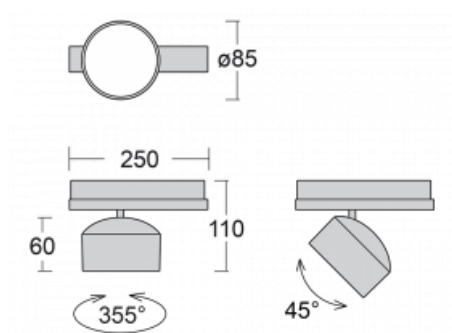

Technical drawing

Type of installation	3 circuit track
Light distribution	Direct
Luminaire shape	Circular
Colour of the luminaires	Black
Material	Aluminium
Lifetime	L80/B20 50 000 hours
Warranty	5 years
Description of luminaires	Luminaire 3 circuit track
Dimensions	$\varnothing 85 \text{ mm} \times 110 \text{ mm}$
Weight	0.5 kg
Light source	LED MODUL
Type of optical system	Reflector
Luminous flux*	1900 lm
Colour Temperature	3000 K warm white
Luminous efficacy	114 lm/W
MacAdam Light source	3
Colour rendering index	90
Beam angle	18°
UGR max. X=4H Y=8H, $\varrho=70,50,20$	18.3