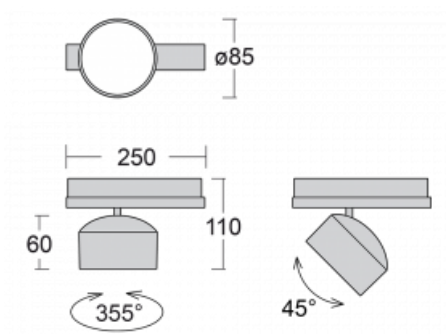

Technical drawing

Type of installation	3 circuit track
Light distribution	Direct
Luminaire shape	Circular
Colour of the luminaires	Black
Material	Aluminium
Lifetime	L80/B20 50 000 hours
Warranty	5 years
Description of luminaires	Luminaire 3 circuit track
Dimensions	ø 85 mm × 110 mm
Weight	0.5 kg
Light source	LED MODUL
Type of optical system	Reflector
Luminous flux	1900 lm ± 10 %
Colour Temperature	3000 K warm white
Luminous efficacy	114 lm/W
MacAdam Light source	3
Colour rendering index	90
Beam angle	18°
UGR max. X=4H Y=8H, ρ=70,50,20	18.3