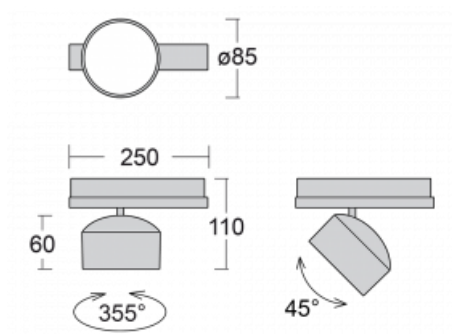

## Technical drawing

Type of installation	3 circuit track
Light distribution	Direct
Luminaire shape	Circular
Colour of the luminaires	Silver
Material	Aluminium
Lifetime	L80/B20 50 000 hours
Warranty	5 years
Description of luminaires	Luminaire 3 circuit track
Dimensions	ø 85 mm × 110 mm
Weight	0.5 kg
Light source	LED MODUL
Type of optical system	Reflector
Luminous flux	2300 lm ± 10 %
Colour Temperature	4000 K cool white
Luminous efficacy	138 lm/W
MacAdam Light source	3
Colour rendering index	80
Beam angle	18°
UGR max. X=4H Y=8H, ρ=70,50,20	18.9