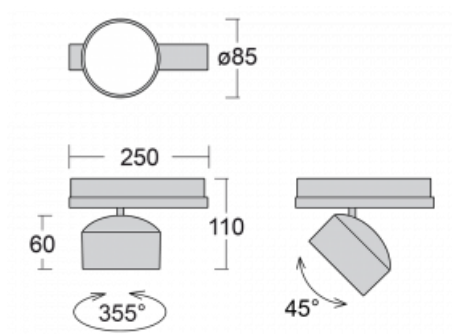

## Technical drawing

Type of installation	3 circuit track
Light distribution	Direct
Luminaire shape	Circular
Colour of the luminaires	Silver
Material	Aluminium
Lifetime	L80/B20 50 000 hours
Warranty	5 years
Description of luminaires	Luminaire 3 circuit track
Dimensions	ø 85 mm × 110 mm
Weight	0.5 kg
Light source	LED MODUL
Type of optical system	Reflector
Luminous flux*	2300 lm
Colour Temperature	4000 K cool white
Luminous efficacy	138 lm/W
MacAdam Light source	3
Colour rendering index	80
Beam angle	18°
UGR max. X=4H Y=8H, $\rho=70,50,20$	18.9