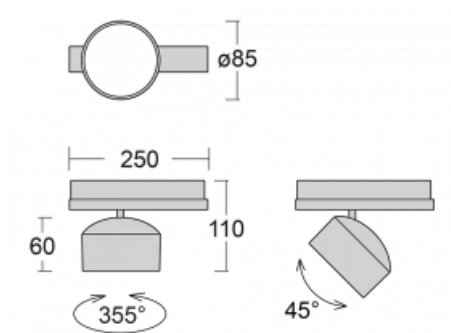

## Technical drawing

Type of installation	3 circuit track
Light distribution	Direct
Luminaire shape	Circular
Colour of the luminaires	Silver
Material	Aluminium
Lifetime	L80/B20 50 000 hours
Warranty	5 years
Description of luminaires	Luminaire 3 circuit track
Dimensions	ø 85 mm × 110 mm
Weight	0.5 kg
Light source	LED MODUL
Type of optical system	Reflector
Luminous flux*	2200 lm
Colour Temperature	3000 K warm white
Luminous efficacy	132 lm/W
MacAdam Light source	3
Colour rendering index	80
Beam angle	18°
UGR max. X=4H Y=8H, ρ=70,50,20	18.8