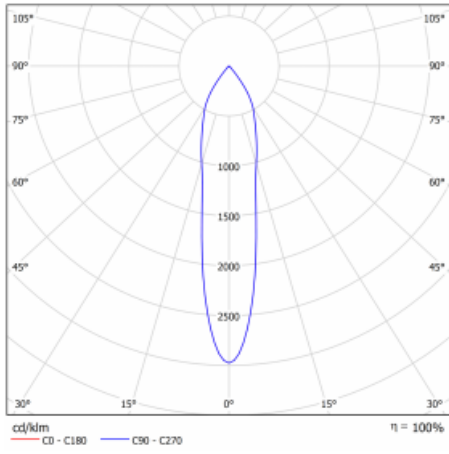

Curve

Luminaire power input 16.7 W ± 10 %

Connection of the luminaires DALI dimmable

Electrical voltage 220-240V

Frequency 50/60Hz

☐ CE IP 20