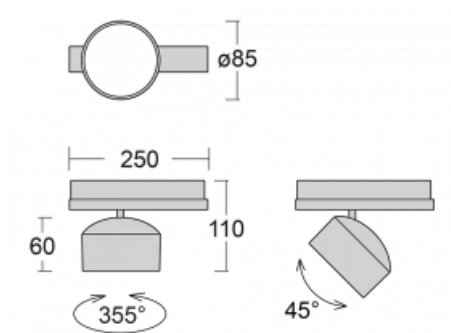

Technical drawing

Type of installation	3 circuit track
Light distribution	Direct
Luminaire shape	Circular
Colour of the luminaires	Black
Material	Aluminium
Lifetime	L80/B20 50 000 hours
Warranty	5 years
Description of luminaires	Luminaire 3 circuit track
Dimensions	$\varnothing 85 \text{ mm} \times 110 \text{ mm}$
Weight	0.5 kg
Light source	LED MODUL
Type of optical system	Reflector
Luminous flux	2200 lm $\pm 10 \%$
Colour Temperature	3000 K warm white
Luminous efficacy	132 lm/W
MacAdam Light source	3
Colour rendering index	80
Beam angle	18°
UGR max. X=4H Y=8H, $\varrho=70,50,20$	18.8