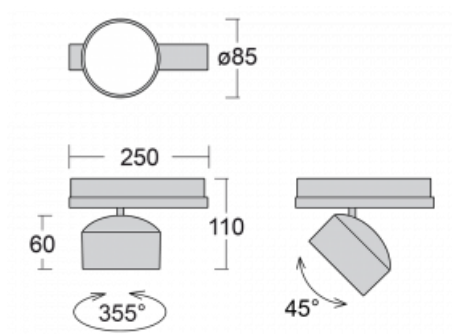

Technical drawing

Type of installation	3 circuit track
Light distribution	Direct
Luminaire shape	Circular
Colour of the luminaires	White
Material	Aluminium
Lifetime	L80/B20 50 000 hours
Warranty	5 years
Description of luminaires	Luminaire 3 circuit track
Dimensions	ø 85 mm × 110 mm
Weight	0.45 kg
Light source	LED MODUL
Type of optical system	Reflector
Luminous flux	2000 lm ± 10 %
Colour Temperature	4000 K cool white
Luminous efficacy	120 lm/W
MacAdam Light source	3
Colour rendering index	90
Beam angle	32°
UGR max. X=4H Y=8H, ρ=70,50,20	16.9