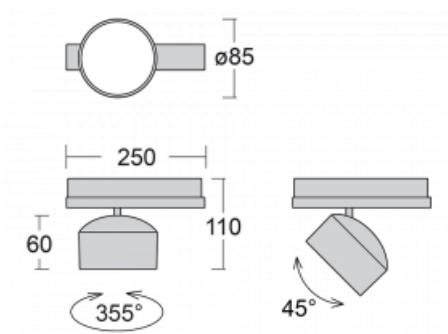

## Technical drawing

Type of installation	3 circuit track
Light distribution	Direct
Luminaire shape	Circular
Colour of the luminaires	White
Material	Aluminium
Lifetime	L80/B20 50 000 hours
Warranty	5 years
Description of luminaires	Luminaire 3 circuit track
Dimensions	$\varnothing 85 \text{ mm} \times 110 \text{ mm}$
Weight	0.45 kg
Light source	LED MODUL
Type of optical system	Reflector
Luminous flux*	2000 lm
Colour Temperature	4000 K cool white
Luminous efficacy	120 lm/W
MacAdam Light source	3
Colour rendering index	90
Beam angle	32°
UGR max. X=4H Y=8H, $\varrho=70,50,20$	16.9