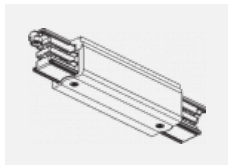

XTS14-2, black
Middle feed, black