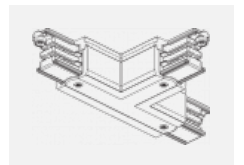

XTS36-2, black
T-feed, black