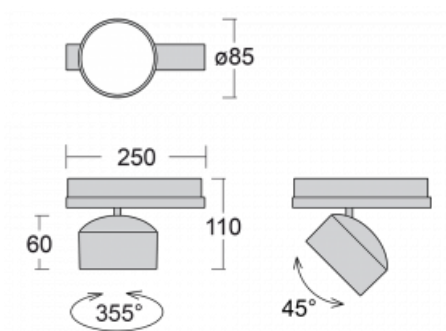

Technical drawing

Type of installation	3 circuit track
Light distribution	Direct
Luminaire shape	Circular
Colour of the luminaires	Silver
Material	Aluminium
Lifetime	L80/B20 50 000 hours
Warranty	5 years
Description of luminaires	Luminaire 3 circuit track
Dimensions	$\varnothing 85 \text{ mm} \times 110 \text{ mm}$
Weight	0.45 kg
Light source	LED MODUL
Type of optical system	Reflector
Luminous flux	2000 lm $\pm 10 \%$
Colour Temperature	4000 K cool white
Luminous efficacy	120 lm/W
Colour rendering index	90
Beam angle	32°
UGR max. X=4H Y=8H, $\rho=70,50,20$	16.9