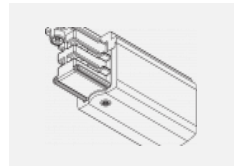

XTS12-2, black
End feed, black