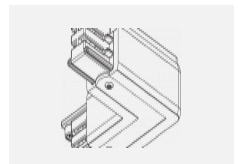

XTS34-2, black
L-feed, black