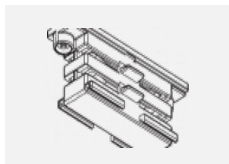

XTS21-3, white
Straight connector,
white