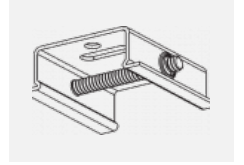

SKB10-3, white
Track clamp, white