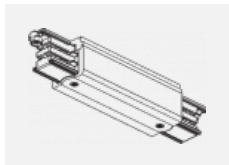

XTS14-1, grey
Middle feed, grey