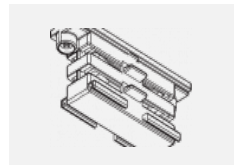

XTS21-2, black
Straight connector,
black