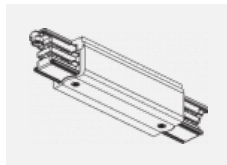

XTS14-3, white
Middle feed, white