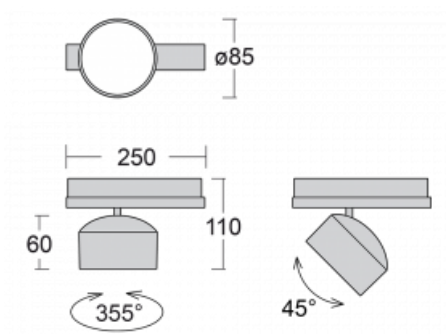

## Technical drawing

Type of installation	3 circuit track
Light distribution	Direct
Luminaire shape	Circular
Colour of the luminaires	Silver
Material	Aluminium
Lifetime	L80/B20 50 000 hours
Warranty	5 years
Description of luminaires	Luminaire 3 circuit track
Dimensions	$\varnothing 85 \text{ mm} \times 110 \text{ mm}$
Weight	0.45 kg
Light source	LED MODUL
Type of optical system	Reflector
Luminous flux*	2000 lm
Colour Temperature	4000 K cool white
Luminous efficacy	120 lm/W
Colour rendering index	90
Beam angle	32°
UGR max. X=4H Y=8H, $\rho=70,50,20$	16.9