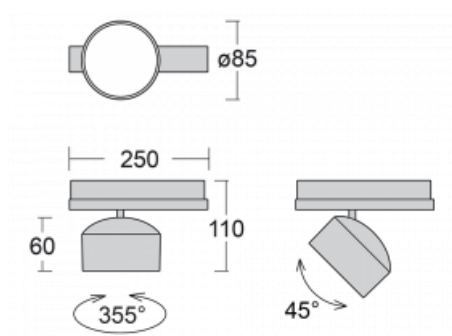

## Technical drawing

Type of installation	3 circuit track
Light distribution	Direct
Luminaire shape	Circular
Colour of the luminaires	White
Material	Aluminium
Lifetime	L80/B20 50 000 hours
Warranty	5 years
Description of luminaires	Luminaire 3 circuit track
Dimensions	ø 85 mm × 110 mm
Weight	0.45 kg
Light source	LED MODUL
Type of optical system	Reflector
Luminous flux*	1900 lm
Colour Temperature	3000 K warm white
Luminous efficacy	114 lm/W
MacAdam Light source	3
Colour rendering index	90
Beam angle	32°
UGR max. X=4H Y=8H, $\rho=70,50,20$	16.8