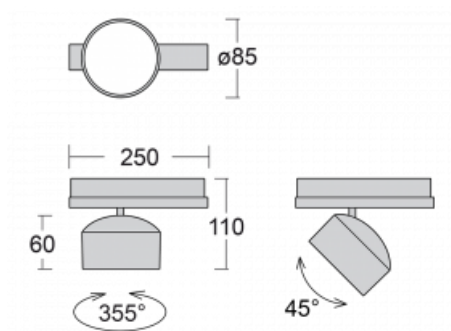

Technical drawing

Type of installation	3 circuit track
Light distribution	Direct
Luminaire shape	Circular
Colour of the luminaires	Silver
Material	Aluminium
Lifetime	L80/B20 50 000 hours
Warranty	5 years
Description of luminaires	Luminaire 3 circuit track
Dimensions	ø 85 mm × 110 mm
Weight	0.45 kg
Light source	LED MODUL
Type of optical system	Reflector
Luminous flux*	1900 lm
Colour Temperature	3000 K warm white
Luminous efficacy	114 lm/W
Colour rendering index	90
Beam angle	32°
UGR max. X=4H Y=8H, ρ=70,50,20	16.8