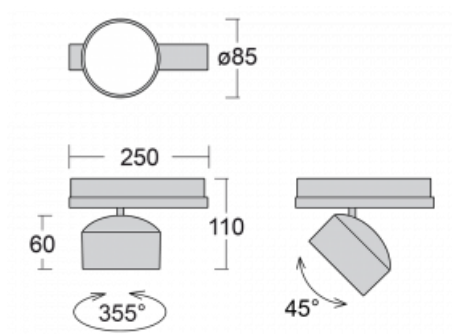

Technical drawing

Type of installation	3 circuit track
Light distribution	Direct
Luminaire shape	Circular
Colour of the luminaires	Black
Material	Aluminium
Lifetime	L80/B20 50 000 hours
Warranty	5 years
Description of luminaires	Luminaire 3 circuit track
Dimensions	$\varnothing 85 \text{ mm} \times 110 \text{ mm}$
Weight	0.45 kg
Light source	LED MODUL
Type of optical system	Reflector
Luminous flux	1900 lm $\pm 10 \%$
Colour Temperature	3000 K warm white
Luminous efficacy	114 lm/W
MacAdam Light source	3
Colour rendering index	90
Beam angle	32°
UGR max. X=4H Y=8H, $\varrho=70,50,20$	16.8