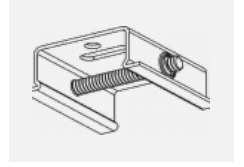

SKB10-3, white
Track clamp, white