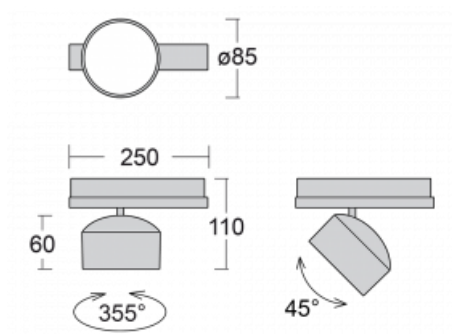

## Technical drawing

Type of installation	3 circuit track
Light distribution	Direct
Luminaire shape	Circular
Colour of the luminaires	Black
Material	Aluminium
Lifetime	L80/B20 50 000 hours
Warranty	5 years
Description of luminaires	Luminaire 3 circuit track
Dimensions	$\varnothing 85 \text{ mm} \times 110 \text{ mm}$
Weight	0.45 kg
Light source	LED MODUL
Type of optical system	Reflector
Luminous flux*	1900 lm
Colour Temperature	3000 K warm white
Luminous efficacy	114 lm/W
MacAdam Light source	3
Colour rendering index	90
Beam angle	$32^\circ$
UGR max. X=4H Y=8H, $\varrho=70,50,20$	16.8