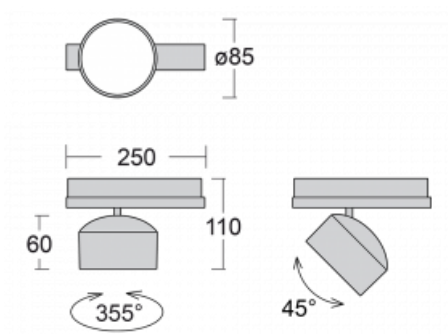

Luminaire

Drob-T

177-600F-10GGE/840, W

A dimmable, tilting track luminaire, whose shape is slightly reminiscent of headlights used on vintage cars. It features highbrightness LEDs with colour rendering of $Ra > 80$ or $Ra > 90$, transparent plexiglass or satin diffuser. The luminaires use adapters for the Global Track three-circuit tracks. Thanks to their minimalist design, they have lower luminous fluxes and are therefore more suitable for smaller shops with lower ceilings, such as drugstores or pharmacies. However, they can also be used in bars or less formal lobbies.

Technical drawing

Type of installation	3 circuit track
Light distribution	Direct
Luminaire shape	Circular
Colour of the luminaires	White
Material	Aluminium
Lifetime	L80/B20 50 000 hours
Warranty	5 years
Description of luminaires	Luminaire 3 circuit track
Dimensions	$\varnothing 85 \text{ mm} \times 110 \text{ mm}$
Weight	0.45 kg
Light source	LED MODUL
Type of optical system	Reflector
Luminous flux*	2300 lm
Colour Temperature	4000 K cool white
Luminous efficacy	138 lm/W
MacAdam Light source	3
Colour rendering index	80
Beam angle	32°
UGR max. X=4H Y=8H, $\varrho=70,50,20$	17.4