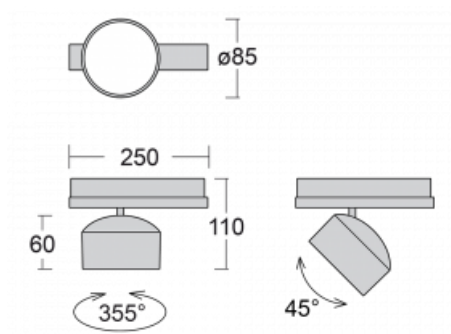

Technical drawing

Type of installation	3 circuit track
Light distribution	Direct
Luminaire shape	Circular
Colour of the luminaires	White
Material	Aluminium
Lifetime	L80/B20 50 000 hours
Warranty	5 years
Description of luminaires	Luminaire 3 circuit track
Dimensions	$\varnothing 85 \text{ mm} \times 110 \text{ mm}$
Weight	0.45 kg
Light source	LED MODUL
Type of optical system	Reflector
Luminous flux	2300 lm $\pm 10 \%$
Colour Temperature	4000 K cool white
Luminous efficacy	138 lm/W
MacAdam Light source	3
Colour rendering index	80
Beam angle	32°
UGR max. X=4H Y=8H, $\varrho=70,50,20$	17.4