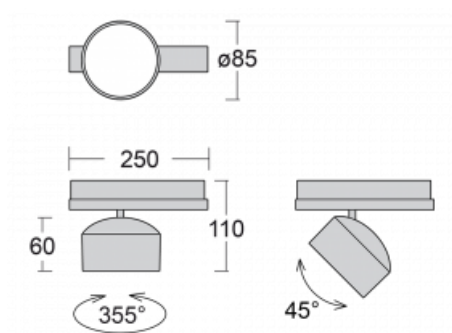

## Technical drawing

Type of installation	3 circuit track
Light distribution	Direct
Luminaire shape	Circular
Colour of the luminaires	Black
Material	Aluminium
Lifetime	L80/B20 50 000 hours
Warranty	5 years
Description of luminaires	Luminaire 3 circuit track
Dimensions	$\varnothing 85 \text{ mm} \times 110 \text{ mm}$
Weight	0.45 kg
Light source	LED MODUL
Type of optical system	Reflector
Luminous flux	2300 lm $\pm 10 \%$
Colour Temperature	4000 K cool white
Luminous efficacy	138 lm/W
MacAdam Light source	3
Colour rendering index	80
Beam angle	$32^\circ$
UGR max. X=4H Y=8H, $\varrho=70,50,20$	17.4