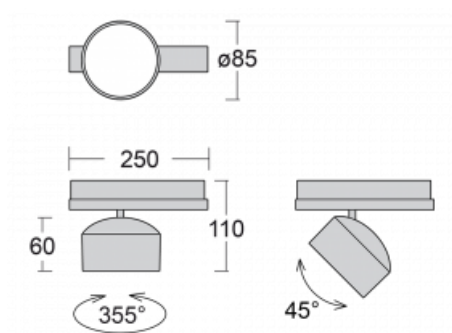

Technical drawing

Type of installation	3 circuit track
Light distribution	Direct
Luminaire shape	Circular
Colour of the luminaires	White
Material	Aluminium
Lifetime	L80/B20 50 000 hours
Warranty	5 years
Description of luminaires	Luminaire 3 circuit track
Dimensions	ø 85 mm × 110 mm
Weight	0.45 kg
Light source	LED MODUL
Type of optical system	Reflector
Luminous flux	2200 lm ± 10 %
Colour Temperature	3000 K warm white
Luminous efficacy	132 lm/W
MacAdam Light source	3
Colour rendering index	80
Beam angle	32°
UGR max. X=4H Y=8H, ρ=70,50,20	17.3