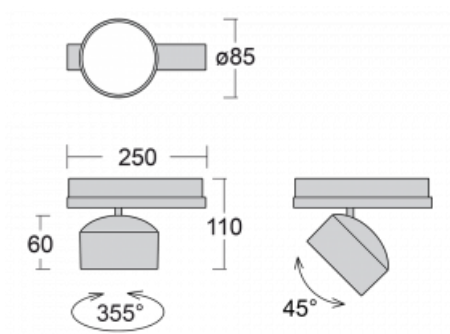

Technical drawing

Type of installation	3 circuit track
Light distribution	Direct
Luminaire shape	Circular
Colour of the luminaires	White
Material	Aluminium
Lifetime	L80/B20 50 000 hours
Warranty	5 years
Description of luminaires	Luminaire 3 circuit track
Dimensions	ø 85 mm × 110 mm
Weight	0.45 kg
Light source	LED MODUL
Type of optical system	Reflector
Luminous flux*	2200 lm
Colour Temperature	3000 K warm white
Luminous efficacy	132 lm/W
MacAdam Light source	3
Colour rendering index	80
Beam angle	32°
UGR max. X=4H Y=8H, ρ=70,50,20	17.3