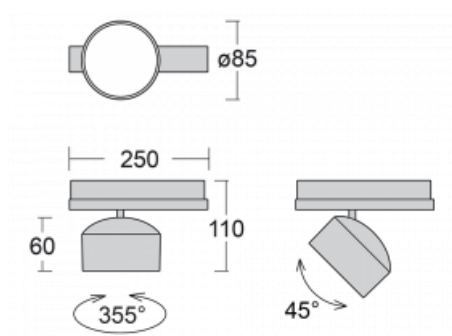

## Technical drawing

Type of installation	3 circuit track
Light distribution	Direct
Luminaire shape	Circular
Colour of the luminaires	Silver
Material	Aluminium
Lifetime	L80/B20 50 000 hours
Warranty	5 years
Description of luminaires	Luminaire 3 circuit track
Dimensions	$\varnothing 85 \text{ mm} \times 110 \text{ mm}$
Weight	0.45 kg
Light source	LED MODUL
Type of optical system	Reflector
Luminous flux*	2200 lm
Colour Temperature	3000 K warm white
Luminous efficacy	132 lm/W
Colour rendering index	80
Beam angle	32°
UGR max. X=4H Y=8H, $\rho=70,50,20$	17.3