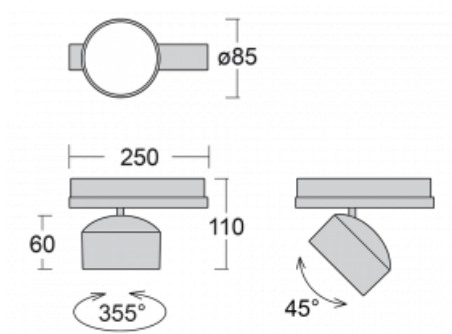

Technical drawing

Type of installation	3 circuit track
Light distribution	Direct
Luminaire shape	Circular
Colour of the luminaires	Silver
Material	Aluminium
Lifetime	L80/B20 50 000 hours
Warranty	5 years
Description of luminaires	Luminaire 3 circuit track
Dimensions	$\varnothing 85 \text{ mm} \times 110 \text{ mm}$
Weight	0.45 kg
Light source	LED MODUL
Type of optical system	Reflector
Luminous flux	2200 lm $\pm 10 \%$
Colour Temperature	3000 K warm white
Luminous efficacy	132 lm/W
Colour rendering index	80
Beam angle	32°
UGR max. X=4H Y=8H, $\rho=70,50,20$	17.3