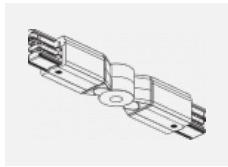

XTS24-2, black
Adjustable corner
connector, black