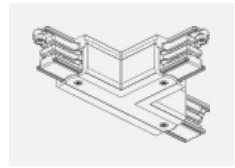

XTS36-2, black
T-feed, black