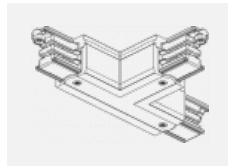

XTS36-1, grey
T-feed, grey