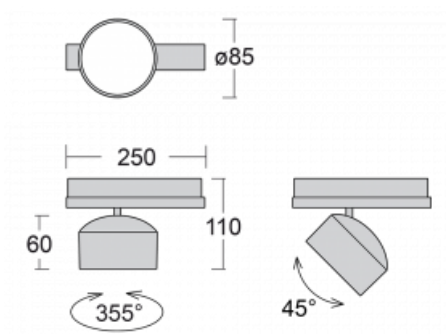

## Technical drawing

Type of installation	3 circuit track
Light distribution	Direct
Luminaire shape	Circular
Colour of the luminaires	Black
Material	Aluminium
Lifetime	L80/B20 50 000 hours
Warranty	5 years
Description of luminaires	Luminaire 3 circuit track
Dimensions	$\varnothing 85 \text{ mm} \times 110 \text{ mm}$
Weight	0.45 kg
Light source	LED MODUL
Type of optical system	Reflector
Luminous flux	2200 lm $\pm$ 10 %
Colour Temperature	3000 K warm white
Luminous efficacy	132 lm/W
MacAdam Light source	3
Colour rendering index	80
Beam angle	32°
UGR max. X=4H Y=8H, $\varrho=70,50,20$	17.3