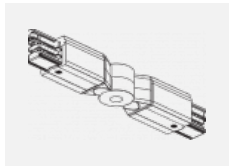

XTS24-1, grey
Adjustable corner
connector, grey