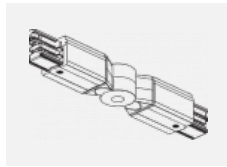

XTS24-3, white
Adjustable corner
connector, white