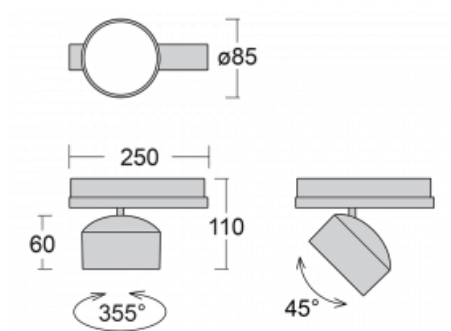

Technical drawing

Type of installation	3 circuit track
Light distribution	Direct
Luminaire shape	Circular
Colour of the luminaires	Black
Material	Aluminium
Lifetime	L80/B20 50 000 hours
Warranty	5 years
Description of luminaires	Luminaire 3 circuit track
Dimensions	$\varnothing 85 \text{ mm} \times 110 \text{ mm}$
Weight	0.45 kg
Light source	LED MODUL
Type of optical system	Reflector
Luminous flux*	2200 lm
Colour Temperature	3000 K warm white
Luminous efficacy	132 lm/W
MacAdam Light source	3
Colour rendering index	80
Beam angle	32°
UGR max. X=4H Y=8H, $\varrho=70,50,20$	17.3