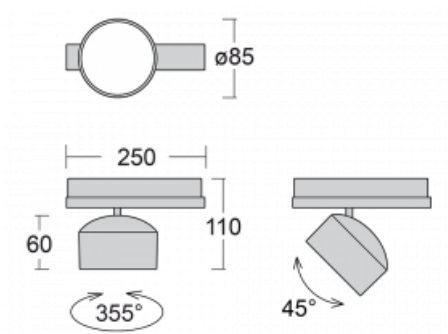

Technical drawing

Type of installation	3 circuit track
Light distribution	Direct
Luminaire shape	Circular
Colour of the luminaires	White
Material	Aluminium
Lifetime	L80/B20 50 000 hours
Warranty	5 years
Description of luminaires	Luminaire 3 circuit track
Dimensions	$\varnothing 85 \text{ mm} \times 110 \text{ mm}$
Weight	0.5 kg
Light source	LED MODUL
Type of optical system	Reflector
Luminous flux*	2000 lm
Colour Temperature	4000 K cool white
Luminous efficacy	120 lm/W
MacAdam Light source	3
Colour rendering index	90
Beam angle	32°
UGR max. X=4H Y=8H, $\varrho=70,50,20$	16.9