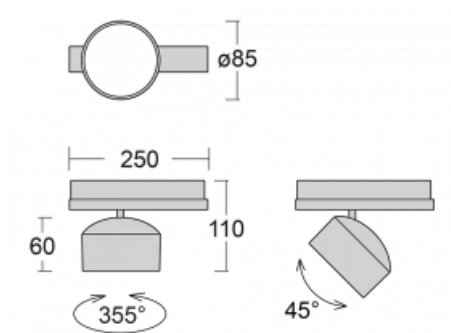

Technical drawing

Type of installation	3 circuit track
Light distribution	Direct
Luminaire shape	Circular
Colour of the luminaires	White
Material	Aluminium
Lifetime	L80/B20 50 000 hours
Warranty	5 years
Description of luminaires	Luminaire 3 circuit track
Dimensions	ø 85 mm × 110 mm
Weight	0.5 kg
Light source	LED MODUL
Type of optical system	Reflector
Luminous flux	2000 lm ± 10 %
Colour Temperature	4000 K cool white
Luminous efficacy	120 lm/W
MacAdam Light source	3
Colour rendering index	90
Beam angle	32°
UGR max. X=4H Y=8H, ρ=70,50,20	16.9