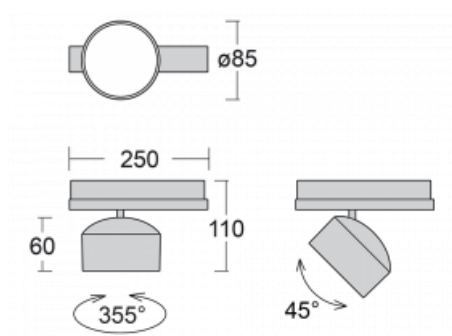

Technical drawing

Type of installation	3 circuit track
Light distribution	Direct
Luminaire shape	Circular
Colour of the luminaires	Silver
Material	Aluminium
Lifetime	L80/B20 50 000 hours
Warranty	5 years
Description of luminaires	Luminaire 3 circuit track
Dimensions	ø 85 mm × 110 mm
Weight	0.5 kg
Light source	LED MODUL
Type of optical system	Reflector
Luminous flux*	2000 lm
Colour Temperature	4000 K cool white
Luminous efficacy	120 lm/W
MacAdam Light source	3
Colour rendering index	90
Beam angle	32°
UGR max. X=4H Y=8H, ρ=70,50,20	16.9