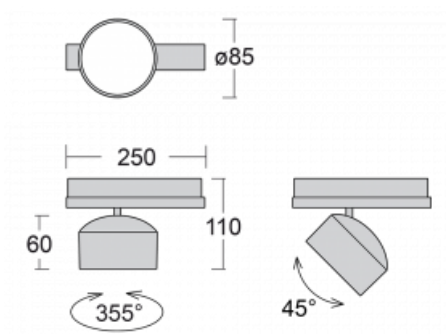

## Technical drawing

Type of installation	3 circuit track
Light distribution	Direct
Luminaire shape	Circular
Colour of the luminaires	Black
Material	Aluminium
Lifetime	L80/B20 50 000 hours
Warranty	5 years
Description of luminaires	Luminaire 3 circuit track
Dimensions	$\varnothing 85 \text{ mm} \times 110 \text{ mm}$
Weight	0.5 kg
Light source	LED MODUL
Type of optical system	Reflector
Luminous flux	2000 lm $\pm 10 \%$
Colour Temperature	4000 K cool white
Luminous efficacy	120 lm/W
MacAdam Light source	3
Colour rendering index	90
Beam angle	32°
UGR max. X=4H Y=8H, $\varrho=70,50,20$	16.9