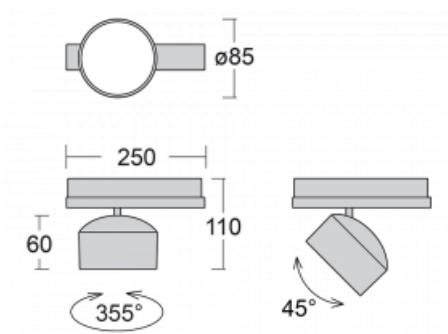

## Technical drawing

Type of installation	3 circuit track
Light distribution	Direct
Luminaire shape	Circular
Colour of the luminaires	Black
Material	Aluminium
Lifetime	L80/B20 50 000 hours
Warranty	5 years
Description of luminaires	Luminaire 3 circuit track
Dimensions	$\varnothing 85 \text{ mm} \times 110 \text{ mm}$
Weight	0.5 kg
Light source	LED MODUL
Type of optical system	Reflector
Luminous flux*	2000 lm
Colour Temperature	4000 K cool white
Luminous efficacy	120 lm/W
MacAdam Light source	3
Colour rendering index	90
Beam angle	32°
UGR max. X=4H Y=8H, $\varrho=70,50,20$	16.9