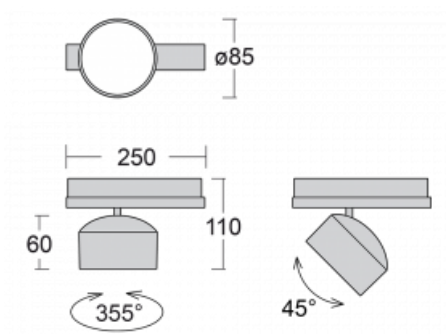

Technical drawing

Type of installation	3 circuit track
Light distribution	Direct
Luminaire shape	Circular
Colour of the luminaires	Silver
Material	Aluminium
Lifetime	L80/B20 50 000 hours
Warranty	5 years
Description of luminaires	Luminaire 3 circuit track
Dimensions	ø 85 mm × 110 mm
Weight	0.5 kg
Light source	LED MODUL
Type of optical system	Reflector
Luminous flux	1900 lm ± 10 %
Colour Temperature	3000 K warm white
Luminous efficacy	114 lm/W
MacAdam Light source	3
Colour rendering index	90
Beam angle	32°
UGR max. X=4H Y=8H, ρ=70,50,20	16.8