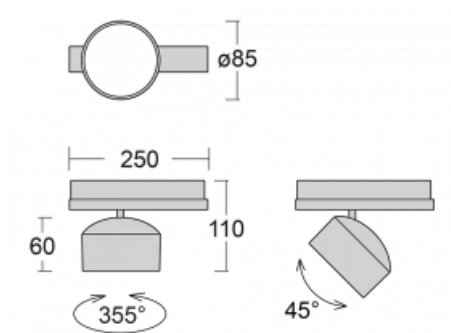

Technical drawing

| | |
|---|---|
| Type of installation | 3 circuit track |
| Light distribution | Direct |
| Luminaire shape | Circular |
| Colour of the luminaires | Silver |
| Material | Aluminium |
| Lifetime | L80/B20 50 000 hours |
| Warranty | 5 years |
| Description of luminaires | Luminaire 3 circuit track |
| Dimensions | $\varnothing 85 \text{ mm} \times 110 \text{ mm}$ |
| Weight | 0.5 kg |
| Light source | LED MODUL |
| Type of optical system | Reflector |
| Luminous flux* | 1900 lm |
| Colour Temperature | 3000 K warm white |
| Luminous efficacy | 114 lm/W |
| MacAdam Light source | 3 |
| Colour rendering index | 90 |
| Beam angle | 32° |
| UGR max. X=4H Y=8H, $\varrho=70,50,20$ | 16.8 |