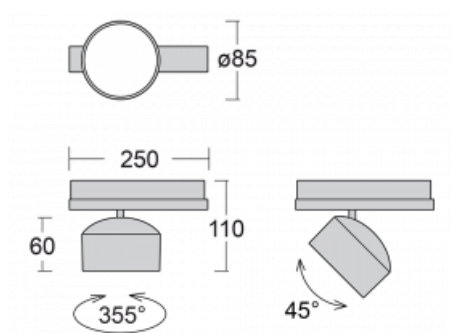

Technical drawing

Type of installation	3 circuit track
Light distribution	Direct
Luminaire shape	Circular
Colour of the luminaires	Black
Material	Aluminium
Lifetime	L80/B20 50 000 hours
Warranty	5 years
Description of luminaires	Luminaire 3 circuit track
Dimensions	$\varnothing 85 \text{ mm} \times 110 \text{ mm}$
Weight	0.5 kg
Light source	LED MODUL
Type of optical system	Reflector
Luminous flux	1900 lm $\pm 10 \%$
Colour Temperature	3000 K warm white
Luminous efficacy	114 lm/W
MacAdam Light source	3
Colour rendering index	90
Beam angle	32°
UGR max. X=4H Y=8H, $\varrho=70,50,20$	16.8