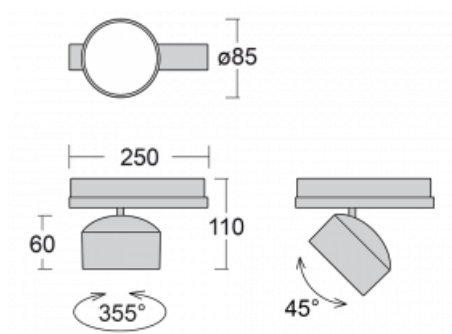

Technical drawing

Type of installation	3 circuit track
Light distribution	Direct
Luminaire shape	Circular
Colour of the luminaires	Black
Material	Aluminium
Lifetime	L80/B20 50 000 hours
Warranty	5 years
Description of luminaires	Luminaire 3 circuit track
Dimensions	$\varnothing 85 \text{ mm} \times 110 \text{ mm}$
Weight	0.5 kg
Light source	LED MODUL
Type of optical system	Reflector
Luminous flux*	1900 lm
Colour Temperature	3000 K warm white
Luminous efficacy	114 lm/W
MacAdam Light source	3
Colour rendering index	90
Beam angle	32°
UGR max. X=4H Y=8H, $\varrho=70,50,20$	16.8