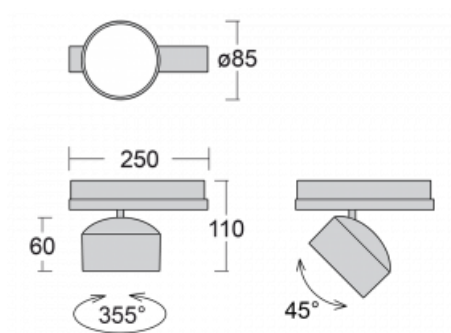

## Technical drawing

Type of installation	3 circuit track
Light distribution	Direct
Luminaire shape	Circular
Colour of the luminaires	White
Material	Aluminium
Lifetime	L80/B20 50 000 hours
Warranty	5 years
Description of luminaires	Luminaire 3 circuit track
Dimensions	ø 85 mm × 110 mm
Weight	0.5 kg
Light source	LED MODUL
Type of optical system	Reflector
Luminous flux*	2300 lm
Colour Temperature	4000 K cool white
Luminous efficacy	138 lm/W
MacAdam Light source	3
Colour rendering index	80
Beam angle	32°
UGR max. X=4H Y=8H, ρ=70,50,20	17.4