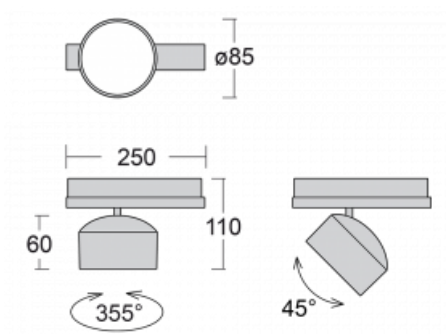

Luminaire

Drob-T

177-600F-10GGD/840, W

A dimmable, tilting track luminaire, whose shape is slightly reminiscent of headlights used on vintage cars. It features highbrightness LEDs with colour rendering of $Ra > 80$ or $Ra > 90$, transparent plexiglass or satin diffuser. The luminaires use adapters for the Global Track three-circuit tracks. Thanks to their minimalist design, they have lower luminous fluxes and are therefore more suitable for smaller shops with lower ceilings, such as drugstores or pharmacies. However, they can also be used in bars or less formal lobbies.

Technical drawing

Type of installation	3 circuit track
Light distribution	Direct
Luminaire shape	Circular
Colour of the luminaires	White
Material	Aluminium
Lifetime	L80/B20 50 000 hours
Warranty	5 years
Description of luminaires	Luminaire 3 circuit track
Dimensions	$\varnothing 85 \text{ mm} \times 110 \text{ mm}$
Weight	0.5 kg
Light source	LED MODUL
Type of optical system	Reflector
Luminous flux	2300 lm $\pm 10 \%$
Colour Temperature	4000 K cool white
Luminous efficacy	138 lm/W
MacAdam Light source	3
Colour rendering index	80
Beam angle	32°
UGR max. X=4H Y=8H, $\varrho=70,50,20$	17.4