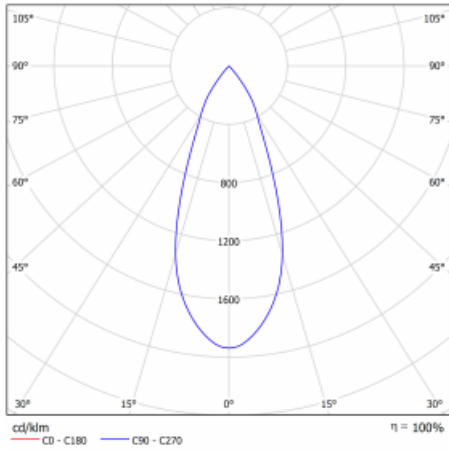

Curve

Luminaire power input* 16.7 W

Connection of the luminaires DALI

Electrical voltage 220-240V

Frequency 50/60Hz

☐ CE IP 20

* $\pm 10\%$