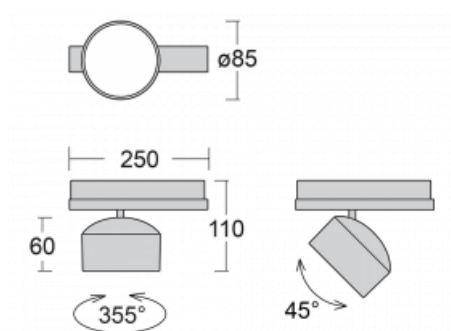

Technical drawing

Type of installation	3 circuit track
Light distribution	Direct
Luminaire shape	Circular
Colour of the luminaires	Silver
Material	Aluminium
Lifetime	L80/B20 50 000 hours
Warranty	5 years
Description of luminaires	Luminaire 3 circuit track
Dimensions	ø 85 mm × 110 mm
Weight	0.5 kg
Light source	LED MODUL
Type of optical system	Reflector
Luminous flux	2300 lm ± 10 %
Colour Temperature	4000 K cool white
Luminous efficacy	138 lm/W
MacAdam Light source	3
Colour rendering index	80
Beam angle	32°
UGR max. X=4H Y=8H, ρ=70,50,20	17.4