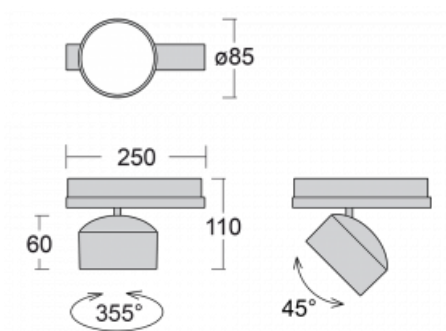

## Technical drawing

Type of installation	3 circuit track
Light distribution	Direct
Luminaire shape	Circular
Colour of the luminaires	Silver
Material	Aluminium
Lifetime	L80/B20 50 000 hours
Warranty	5 years
Description of luminaires	Luminaire 3 circuit track
Dimensions	ø 85 mm × 110 mm
Weight	0.5 kg
Light source	LED MODUL
Type of optical system	Reflector
Luminous flux*	2300 lm
Colour Temperature	4000 K cool white
Luminous efficacy	138 lm/W
MacAdam Light source	3
Colour rendering index	80
Beam angle	32°
UGR max. X=4H Y=8H, ρ=70,50,20	17.4