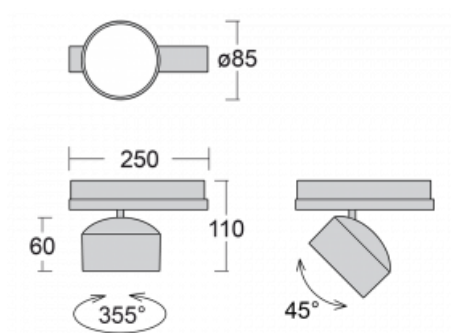

Technical drawing

Type of installation	3 circuit track
Light distribution	Direct
Luminaire shape	Circular
Colour of the luminaires	White
Material	Aluminium
Lifetime	L80/B20 50 000 hours
Warranty	5 years
Description of luminaires	Luminaire 3 circuit track
Dimensions	$\varnothing 85 \text{ mm} \times 110 \text{ mm}$
Weight	0.5 kg
Light source	LED MODUL
Type of optical system	Reflector
Luminous flux	2200 lm $\pm 10 \%$
Colour Temperature	3000 K warm white
Luminous efficacy	132 lm/W
MacAdam Light source	3
Colour rendering index	80
Beam angle	32°
UGR max. X=4H Y=8H, $\varrho=70,50,20$	17.3