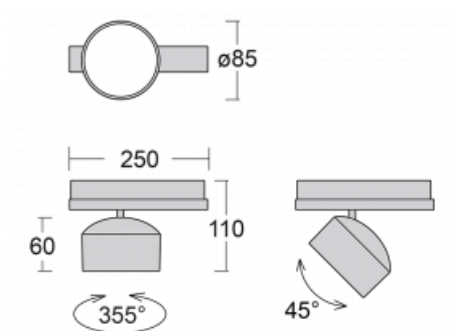

Technical drawing

Type of installation	3 circuit track
Light distribution	Direct
Luminaire shape	Circular
Colour of the luminaires	Silver
Material	Aluminium
Lifetime	L80/B20 50 000 hours
Warranty	5 years
Description of luminaires	Luminaire 3 circuit track
Dimensions	ø 85 mm × 110 mm
Weight	0.5 kg
Light source	LED MODUL
Type of optical system	Reflector
Luminous flux	2200 lm ± 10 %
Colour Temperature	3000 K warm white
Luminous efficacy	132 lm/W
MacAdam Light source	3
Colour rendering index	80
Beam angle	32°
UGR max. X=4H Y=8H, ρ=70,50,20	17.3