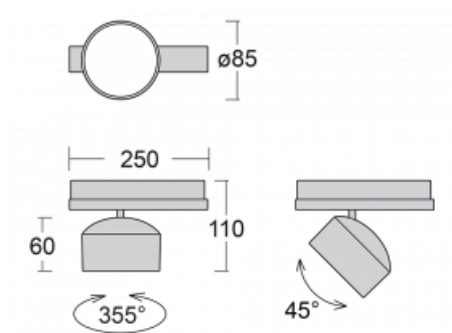

Technical drawing

Type of installation	3 circuit track
Light distribution	Direct
Luminaire shape	Circular
Colour of the luminaires	Silver
Material	Aluminium
Lifetime	L80/B20 50 000 hours
Warranty	5 years
Description of luminaires	Luminaire 3 circuit track
Dimensions	ø 85 mm × 110 mm
Weight	0.5 kg
Light source	LED MODUL
Type of optical system	Reflector
Luminous flux*	2200 lm
Colour Temperature	3000 K warm white
Luminous efficacy	132 lm/W
MacAdam Light source	3
Colour rendering index	80
Beam angle	32°
UGR max. X=4H Y=8H, $\rho=70,50,20$	17.3