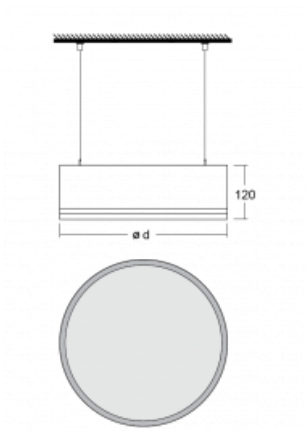

# Rundo 120

15-590K-10GED/830, W

Circular luminaires with an aluminium profile with a height of 120 mm and an excellent luminous efficacy of up to 145 lm/W. A Rundo120 has wide range of functions and dimensions with a diameter of up to 1150 mm. These surface or pendant luminaires can be used as basic lighting features in commercial and residential spaces. Thanks to sophisticated technology, the luminaires do not cause glare and the lighting can be adapted to smaller or large commercial spaces. You can choose between a version with an opal diffuser made of PMMA or a microprismatic optical system.

## Technical drawing

|                           |                             |
|---------------------------|-----------------------------|
| Type of installation      | Suspended                   |
| Light distribution        | Direct                      |
| Luminaire shape           | Circular                    |
| Colour of the luminaires  | White                       |
| Material                  | Aluminium                   |
| Lifetime                  | L80/B10 50 000 hours        |
| Warranty                  | 5 years                     |
| Description of luminaires | Luminaire suspended         |
| item description          | White ceiling cup and cable |

|                        |                   |
|------------------------|-------------------|
| Dimensions             | ø 950 mm × 120 mm |
| DIR optical system     | Opal diffuser     |
| Luminous flux*         | 7430 lm           |
| Colour Temperature     | 3000 K warm white |
| Luminous efficacy      | 101 lm/W          |
| MacAdam Light source   | 2                 |
| Colour rendering index | 80                |