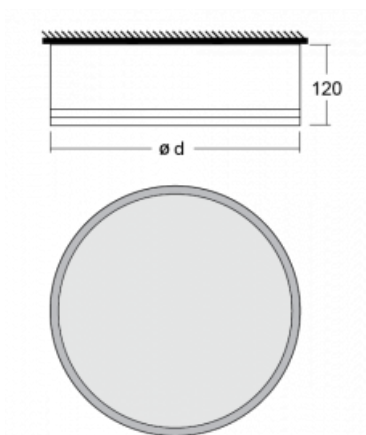

# Rundo 120

15-2B0I-10GGM/840, W

Circular luminaires with an aluminium profile with a height of 120 mm and an excellent luminous efficacy of up to 145 lm/W. A Rundo120 has wide range of functions and dimensions with a diameter of up to 1150 mm. These surface or pendant luminaires can be used as basic lighting features in commercial and residential spaces. Thanks to sophisticated technology, the luminaires do not cause glare and the lighting can be adapted to smaller or large commercial spaces. You can choose between a version with an opal diffuser made of PMMA or a microprismatic optical system.

**Technical drawing**

|                           |                      |
|---------------------------|----------------------|
| Type of installation      | Surface              |
| Light distribution        | Direct               |
| Luminaire shape           | Circular             |
| Colour of the luminaires  | White                |
| Material                  | Aluminium            |
| Lifetime                  | L80/B20 50 000 hours |
| Warranty                  | 2 years              |
| Description of luminaires | Luminaire surface    |

|            |                    |
|------------|--------------------|
| Dimensions | ø 1240 mm × 120 mm |
|------------|--------------------|

|                        |                   |
|------------------------|-------------------|
| DIR optical system     | Microprisma       |
| Luminous flux*         | 12490 lm          |
| Colour Temperature     | 4000 K cool white |
| Luminous efficacy      | 97 lm/W           |
| MacAdam Light source   | 2                 |
| Colour rendering index | 80                |