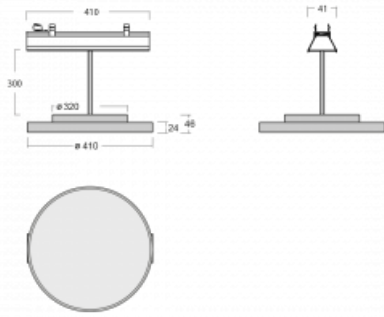

Luminaire

Lina45-S

=145S-A40K-10GGM3/830, B

EPD®

Imagine a linear luminaire that can satisfy all your needs: it meets UGR, has high efficiency and you can build it to your specifications. And it looks great too. The Lina45-S offers opal, microprism and optical grille variants, so it can easily meet both UGR under 19 at 4300 lm luminous flux. It is a great solution for visually demanding spaces, as it even meets UGR under 16 in some variants. In addition, you can complement the modular luminaire with a Vali55 relay module, a Rundo circular luminaire or 2 - 3 CUBE reflectors. The indirect lighting component is provided by a clear plexiglass module or a batwing diffuser, which creates a more even illumination of the ceiling. A welcome feature is also the possibility of a curtain at the joint of the profiles, which are also fitted with caps to prevent even minimal draughts. The individual segments are easily connected using connectors and plugged into 230 V.

Light distribution	Direct
Luminaire shape	Circular
Colour of the luminaires	Black
Material	Aluminium
Lifetime	L80/B20 50 000 hours
Warranty	2 years
Description of luminaires	Luminaire
Dimensions	561 mm × 47 mm × 69 mm
Light source	LED MODUL
Type of optical system	Opal diffuser
Luminous flux*	2510 lm
Colour Temperature	3000 K warm white
Luminous efficacy	132 lm/W
MacAdam Light source	3
Colour rendering index	80
UGR max. X=4H Y=8H, ρ=70,50,20	23.4
Luminaire power input*	19 W
Connection of the luminaires	ON/OFF + 3h emergency
Electrical voltage	220-240V
Frequency	50/60Hz

  IP 20

*±10 %

Technical drawing

Downloads

Installation instructions

Photos

Accessories

00-00355, K
cable 5x0,75 2000mm